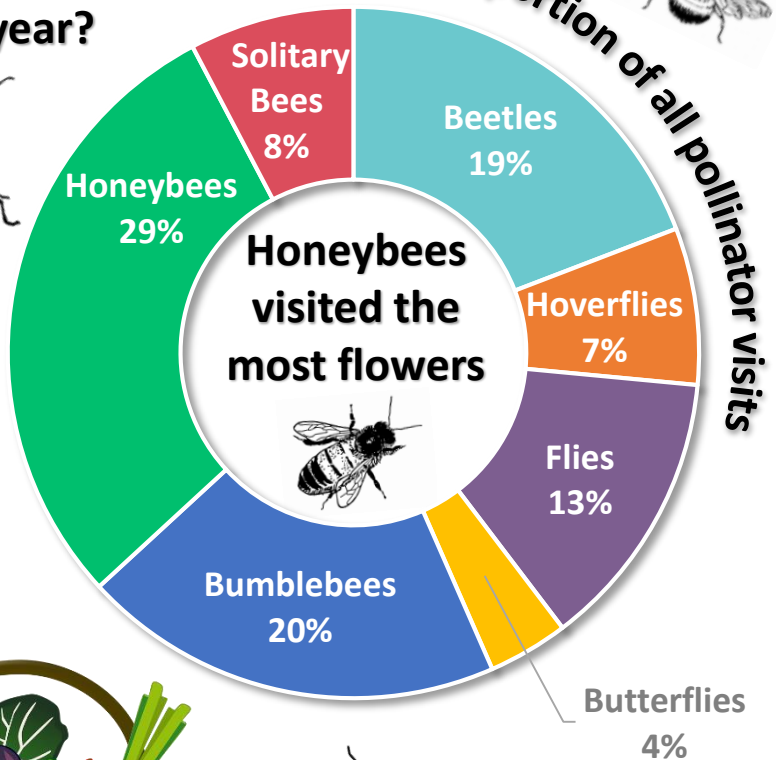

17, 186 flowers surveyed!

Can we get more people from your allotment next year?

Crops most visited by pollinators

Volunteers grew £425 worth of food on avg.

60% of volunteers use slug pellets

£1, 383 worth of food 'owed' to pollinators!