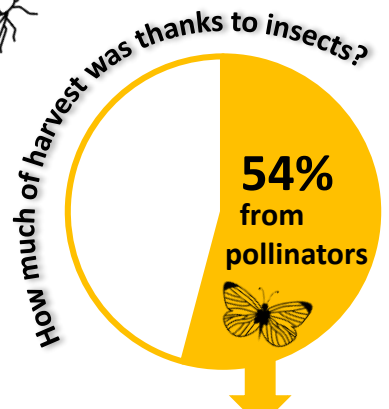

17, 186 flowers surveyed!

Can we get more people from your allotment next year?

Crops most visited by pollinators

Volunteers grew £425 worth of food on avg.

60% of volunteers use slug pellets

£1, 383 worth of food 'owed' to pollinators!