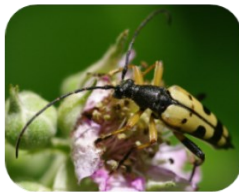

HOVERFLY

Big eyes, Stubby Antenna, Stripy

www.teampollinate.co.uk

All photos used with permission from Will George: www.flickr.com/photos/runnerwill/

WASPS

Smooth, Pinched Waist

OTHER FLIES

Stubby antenna, Clear wings

WASPS

Smooth, Pinched Waist

OTHER FLIES

Stubby antenna, Clear wings

BETTERLES

Shiny, hard outer wings

BUTTERFLIES

Colourful wings, Clubbed antenna