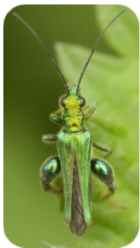

BUMBLEBEE

Large, Rounded, Hairy body

HONEYBEE

Shiny legs, Pollen basket

SOLITARY BEE

Small bees, Pollen on body

HOVERFLY

Big eyes, Stubby Antenna, Stripy

www.teampollinate.co.uk

All photos used with permission from Will George: www.flickr.com/photos/runnerwill/

BUMBLEBEE

Large, Rounded, Hairy body

HONEYBEE

Shiny legs, Pollen basket

SOLITARY BEE

Small bees, Pollen on body

HOVERFLY

Big eyes, Stubby Antenna, Stripy

www.teampollinate.co.uk

All photos used with permission from Will George: www.flickr.com/photos/runnerwill/

WASPS

Smooth, Pinched Waist

OTHER FLIES

Stubby antenna, Clear wings

WASPS

Smooth, Pinched Waist

OTHER FLIES

Stubby antenna, Clear wings

BETTERLES

Shiny, hard outer wings

BUTTERFLIES

Colourful wings, Clubbed antenna